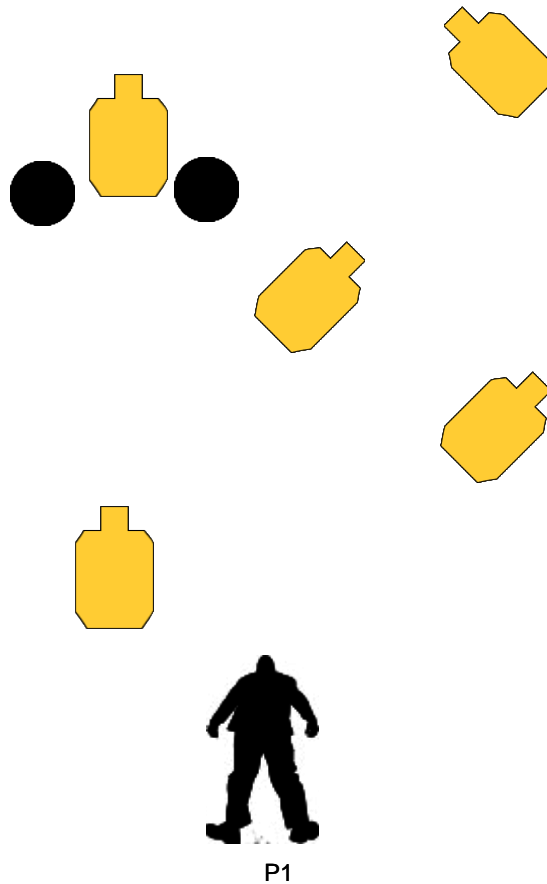

SCORING: Unlimited

ROUND COUNT: 17

TARGETS: 05

DISTANCE: 4-25

SCORED HITS: Mejores 3 por blanco, metales abatidos

PENALTIES:

CONCEALMENT: No

NOTES: